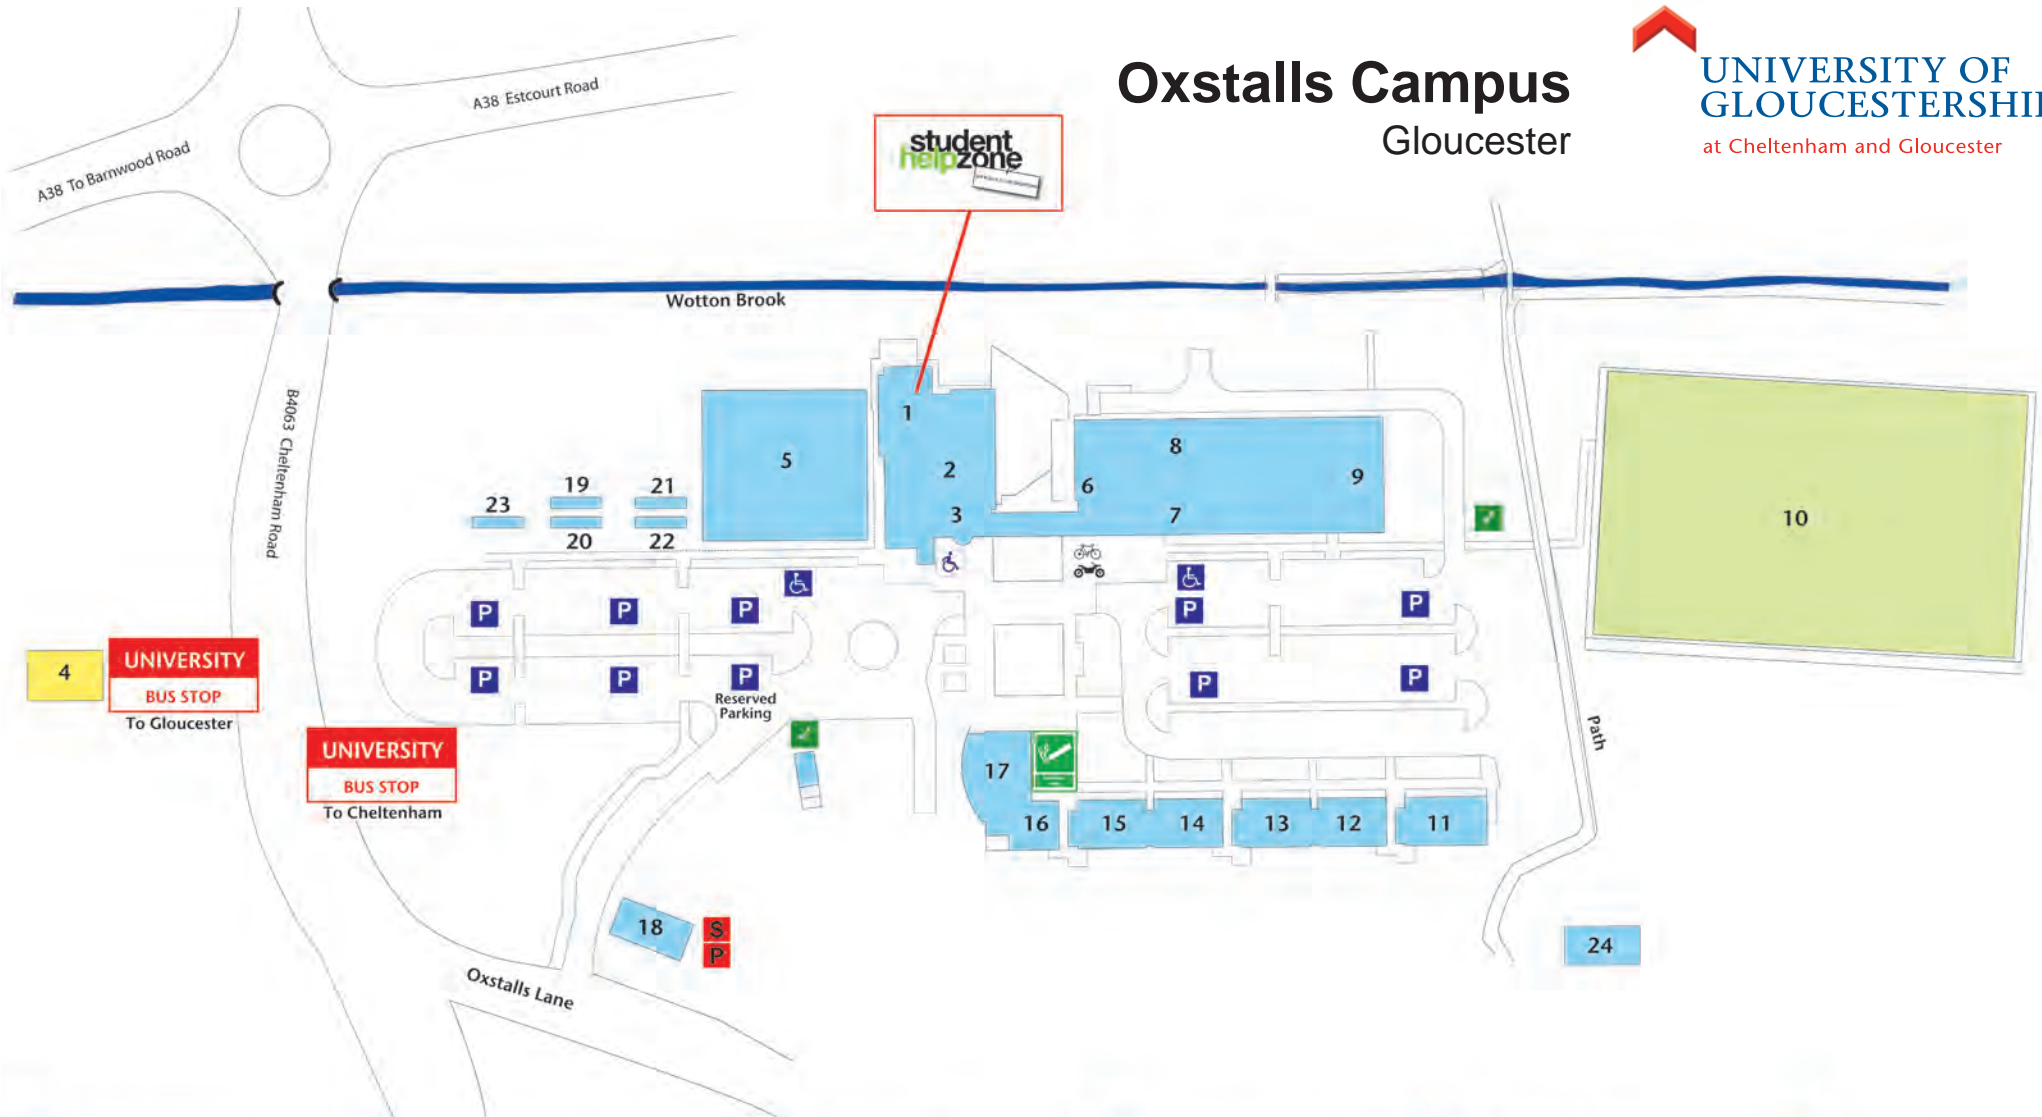

Oxstalls Campus Gloucester

- 1** STUDENT HELPZONE
- 2** LEARNING CENTRE
- 3** RECEPTION
- 4** CHELTENHAM ROAD DOCTORS' SURGERY

- 5** TEACHING CENTRE
- 6** REFECTORY
- 7** SPORTS FACILITIES
- 8** SPORTS HALL
- 9** CARDIOVASCULAR AND RESPIRATORY REHABILITATION BUILDING

- 10** ALL WEATHER PITCH
- 11** ROBINSWOOD VILLA
- 12** CRICKLEY VILLA
- 13** COOPERS VILLA
- 14** CHALFORD VILLA
- 15** BIRDLIP VILLA
- 16** MAY VILLA

- 17** STUDENTS' UNION BAR
- 18** MULBERRY LODGE
- 19** TEMPORARY UNIT 1 Active Gloucestershire
- 20** TEMPORARY UNIT 2 Research Student Room Lecture Room 1
- 21** TEMPORARY UNIT 3 Active Gloucestershire
- 22** TEMPORARY UNIT 4 European Funding Office

- 23** TOILET FACILITIES
- 24** WILLOW LODGE

-  Fire Assembly Point
-  Designated Smoking Area

-  Security
-  Porters
-  Disabled Access
-  Disabled Parking
-  Bike/Motorcycle Parking